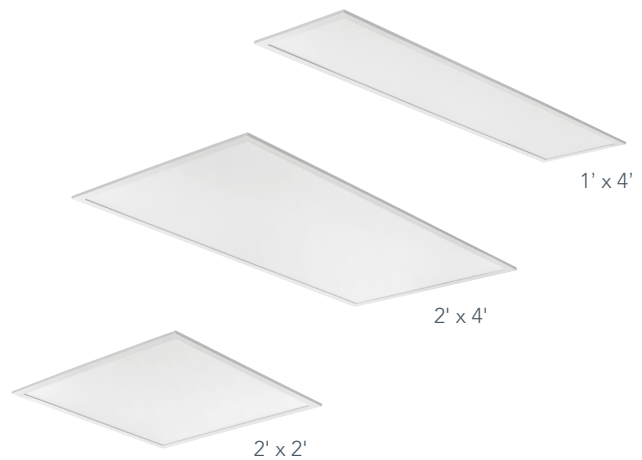

CPX™
LED Panel

Standard Panel for Everyday Jobs

CPX™ by Lithonia Lighting® is the perfect choice for a quality LED panel at an affordable price. The smooth, even lens projects a crisp and clean aesthetic. If you need lightning-fast turnaround times, CPX helps you meet high demands & tight deadlines without sacrificing the quality you know and trust from Lithonia Lighting. CPX is the perfect choice for budget-conscious schools, commercial offices, or small retail footprint projects.

Contractor Select™
options for the most popular and readily available configurations

Simple lighting controls
through SensorSwitch™ JOT, a wireless, app-free solution for single room control

Safety first through options available with factory installed emergency battery packs and pre-wired whips

Switchable technology
in select configurations allows for multiple lumen packages and color temperatures in a single CPX panel