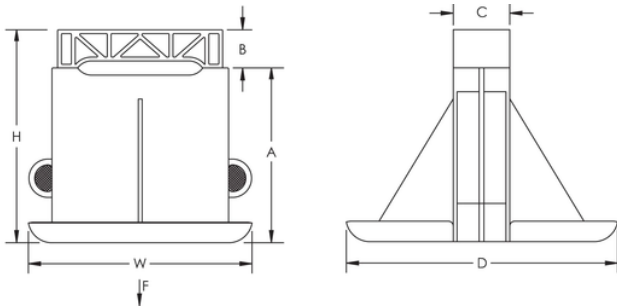

Product Attribute	nVent CADDY Pyramid 25 Pipe and Conduit Support, Plastic, 4 7/16"	nVent CADDY Pyramid 25 Pipe and Conduit Support, Plastic, 6 7/16"
Width(W)	4 11/16"	4 11/16"
A	3 5/8"	5 5/8"
B	13/16"	13/16"
C	1"	1"
Static Load(F)	25 lb	25 lb
Certifications	ITB	

DIAGRAMS

WARNING

nVent products shall be installed and used only as indicated in nVent's product instruction sheets and training materials. Instruction sheets are available at www.nvent.com and from your nVent customer service representative. Improper installation, misuse, misapplication or other failure to completely follow nVent's instructions and warnings may cause product malfunction, property damage, serious bodily injury and death and/or void your warranty.

North America

+1.800.753.9221
Option 1 – Customer Care
Option 2 – Technical Support

Europe

Netherlands:
+31 800-0200135
France:
+33 800 901 793

Europe

Germany:
800 1890272
Other Countries:
+31 13 5835404

APAC

Shanghai:
+ 86 21 2412 1618/19
Sydney:
+61 2 9751 8500

Our powerful portfolio of brands:
nVent.com CADDY ERICO HOFFMAN RAYCHEM SCHROFF TRACER